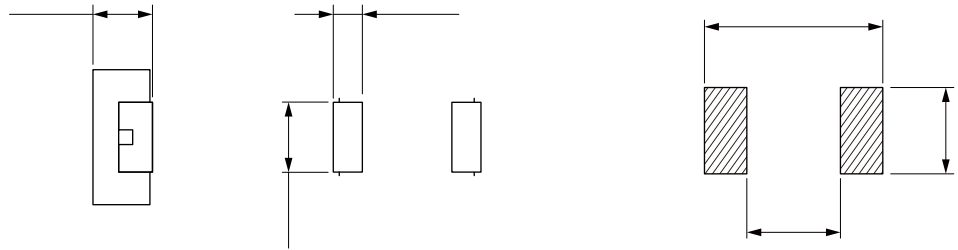

**MDCA Series**  
**SMD Power Inductor**  
**Size 7030**

**FEATURES**

- 
- 
- 
- 
- 
- 
- 

**APPLICATION**

- 
- HVAC
- 
- Audio subsystem
- Digital instrument cluster
- 

Dimensions: [mm]

Land Pattern: [mm]

**Electrical Properties:**

MDCA7030-R10N		±30%				
MDCA7030-R22N		±30%				
MDCA7030-R33M		±20%				
MDCA7030-R47M		±20%				
		±20%				
MDCA7030-R68M		±20%				
MDCA7030-R82M		±20%				
MDCA7030-1R0M		±20%				
		±20%				
MDCA7030-2R2M		±20%				
MDCA7030-3R3M		±20%				
MDCA7030-4R7M		±20%				
		±20%				
MDCA7030-6R8M		±20%				
MDCA7030-8R2M		±20%				